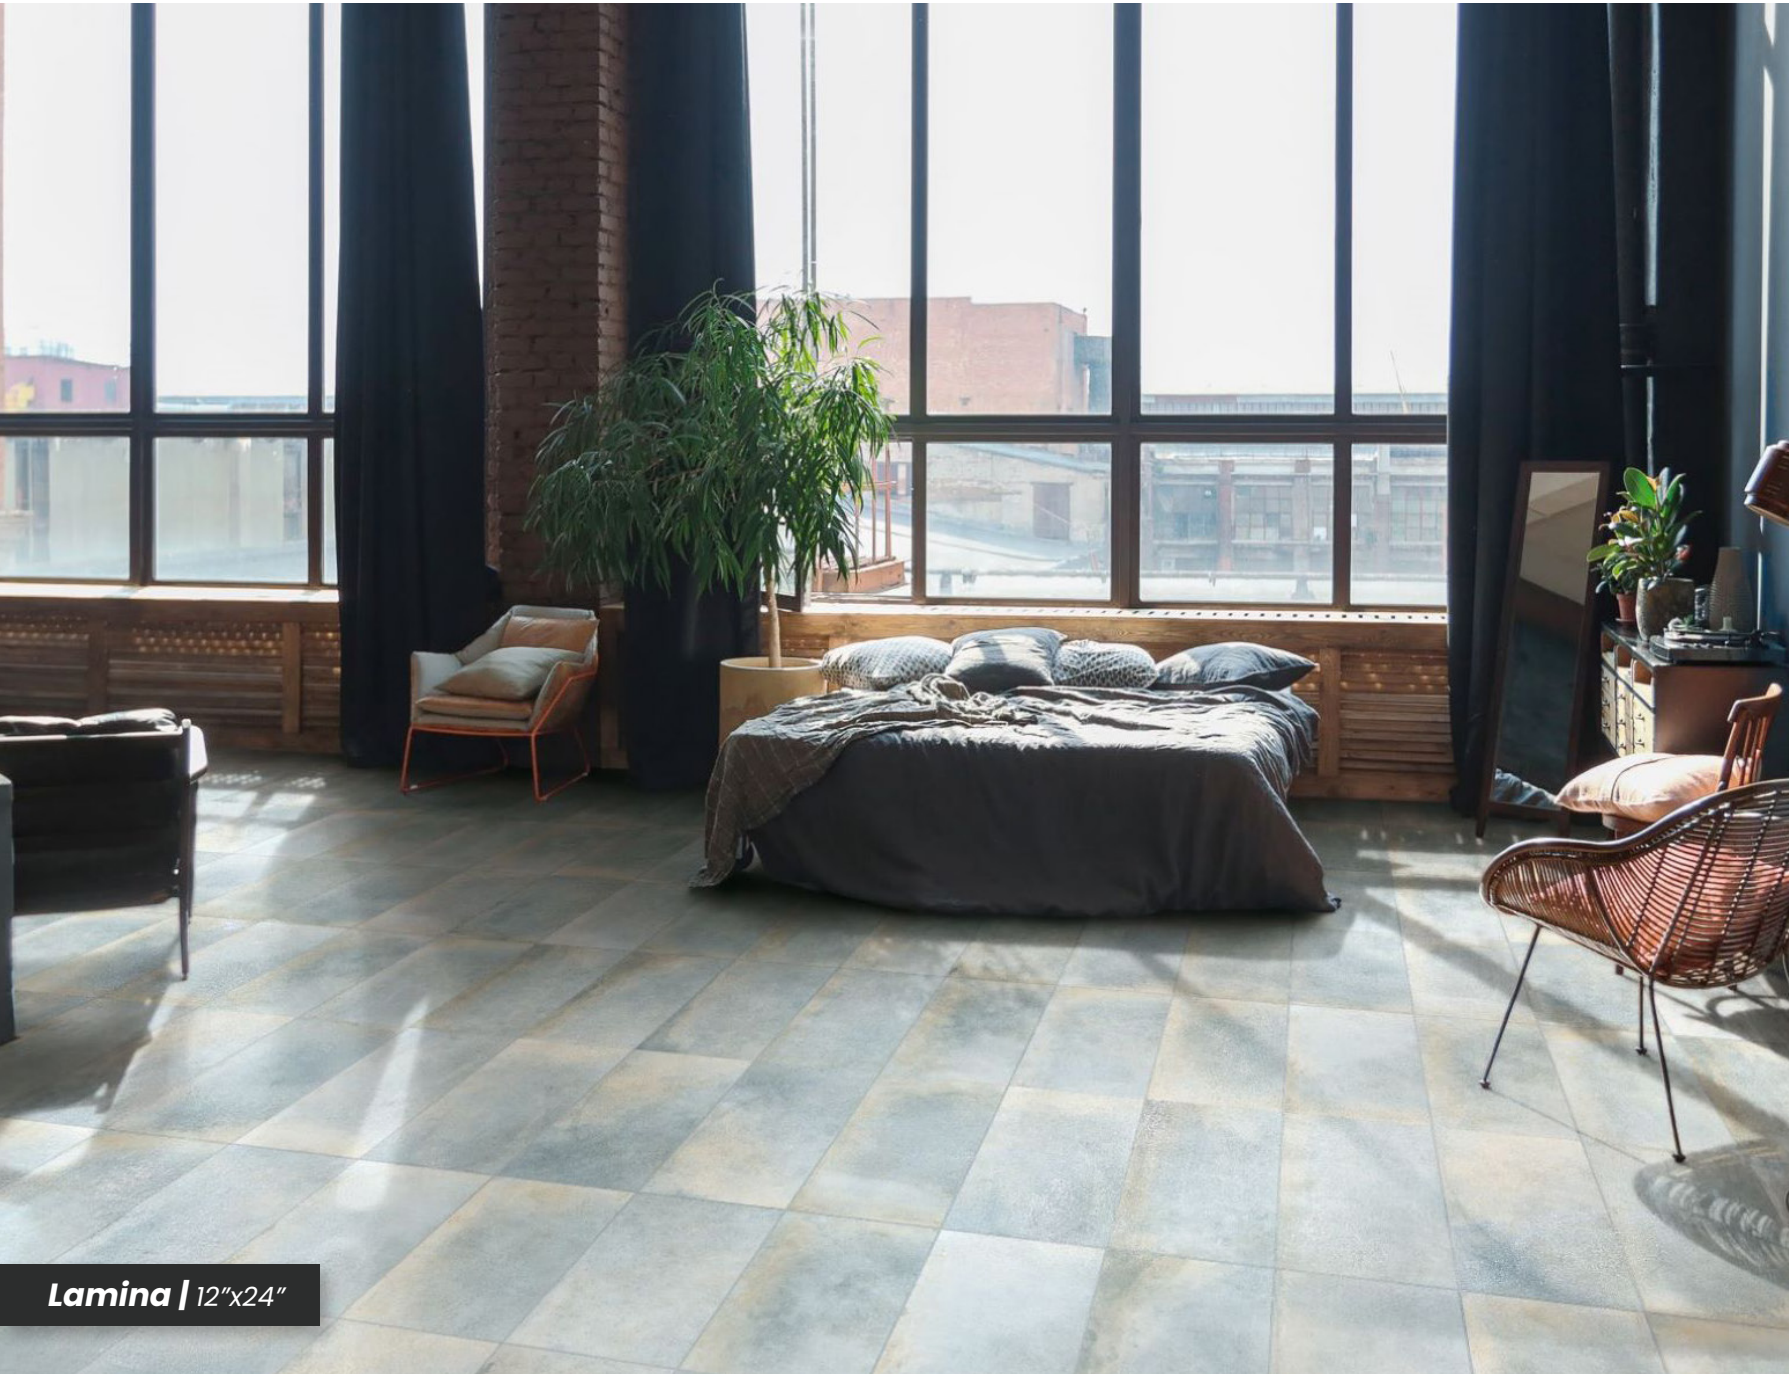

SHIMMER

Lamina | 12"x24"

Ottanio | 12"x24"

Tile
of
Italy

MALINE TILE
ELEVATE YOUR SHOWROOM

malinetile.com

SHIMMER

PORCELAIN TILE